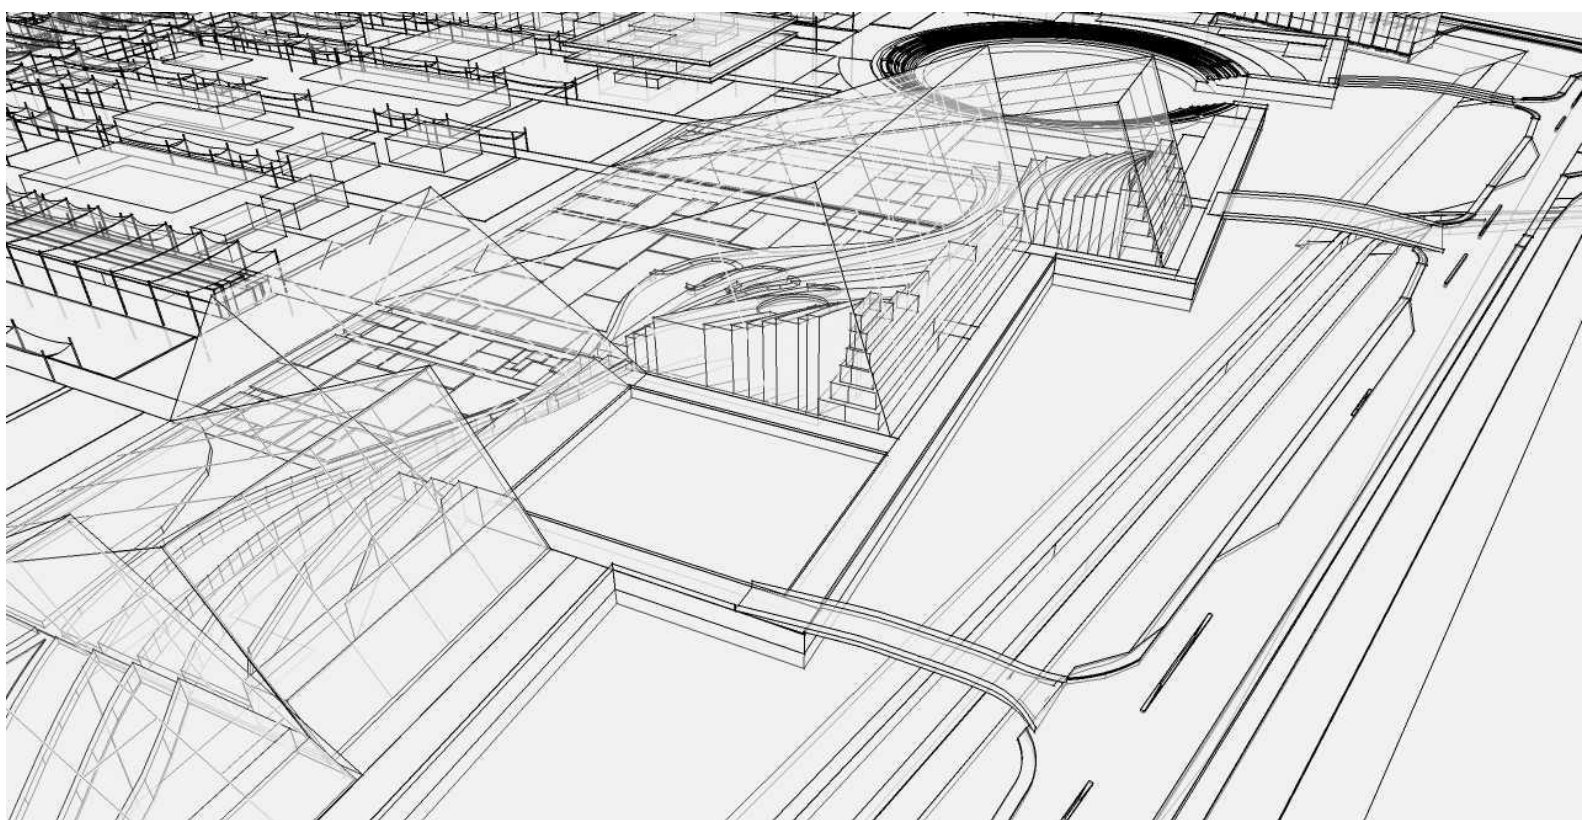

PLASTICO
METAVISUAL

METAVISUALE
P L A S T I C M O D E L

EVERYTHING IS ILLUMINATED (J.S. Foer)

REA n. MI-2023307 - P.IVA IT08399040966 - via Stampa, 8 - 20123 MILANO - www.metavisuale.it

FirstContact@plasticometavisuale.it - tel. +39.02.89096382